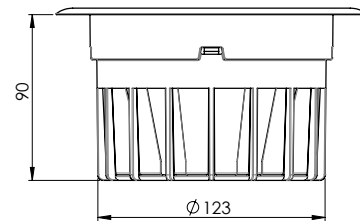

Rooftop Ventilator

FLOOR VENT

colour

TECHNICAL DETAILS

Part. No.	Description	Material	Cut-out Dimension
89-5600	Floor Ventilator	PC / ABS	Ø129mm