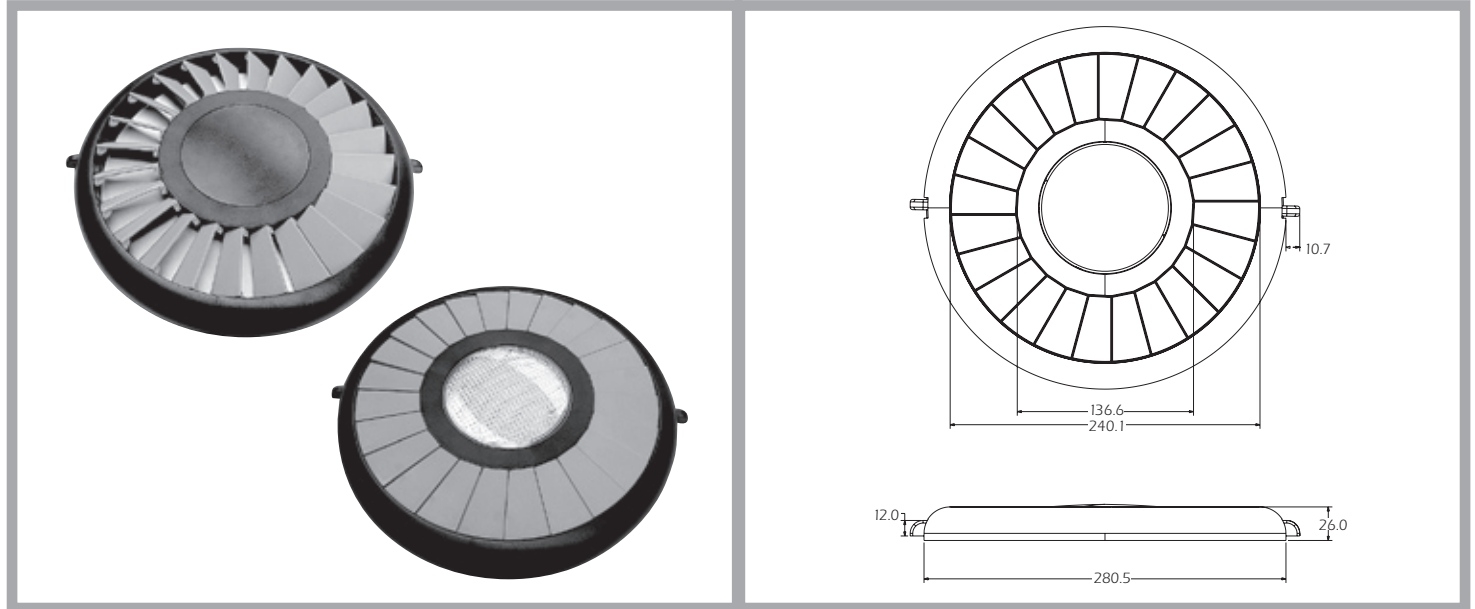

<b>Binnenroset</b>	<b>Innenverschluß</b>	<b>Internal valve</b>
300 mm	300 mm	300 mm

## TECHNICAL DETAILS

Part. Nr.	Description	Colour	Voltage	LED Light	Overall Diameter	Material	Weight kg
35-2800	Internal Valve "Flower Power"	White			280	ABS	0,4
35-2810	Internal Valve "Flower Power"	Light Grey			280	ABS	0,4
35-2820	Internal Valve "Flower Power"	Light Grey / Dark grey			280	ABS	0,4
35-2900	Internal Valve "Flower Power" with LED Light	White	12 V	21 White / 9 Blue LED's	280	ABS	0,6
35-2905	Internal Valve "Flower Power" with LED Light	White	24 V	21 White / 9 Blue LED's	280	ABS	0,6
35-2910	Internal Valve "Flower Power" with LED Light	Light Grey	12 V	21 White / 9 Blue LED's	280	ABS	0,6
35-2915	Internal Valve "Flower Power" with LED Light	Light Grey	24 V	21 White / 9 Blue LED's	280	ABS	0,6
35-2920	Internal Valve "Flower Power" with LED Light	Light Grey / Dark grey	12 V	21 White / 9 Blue LED's	280	ABS	0,6
35-2925	Internal Valve "Flower Power" with LED Light	Light Grey / Dark grey	24 V	21 White / 9 Blue LED's	280	ABS	0,6