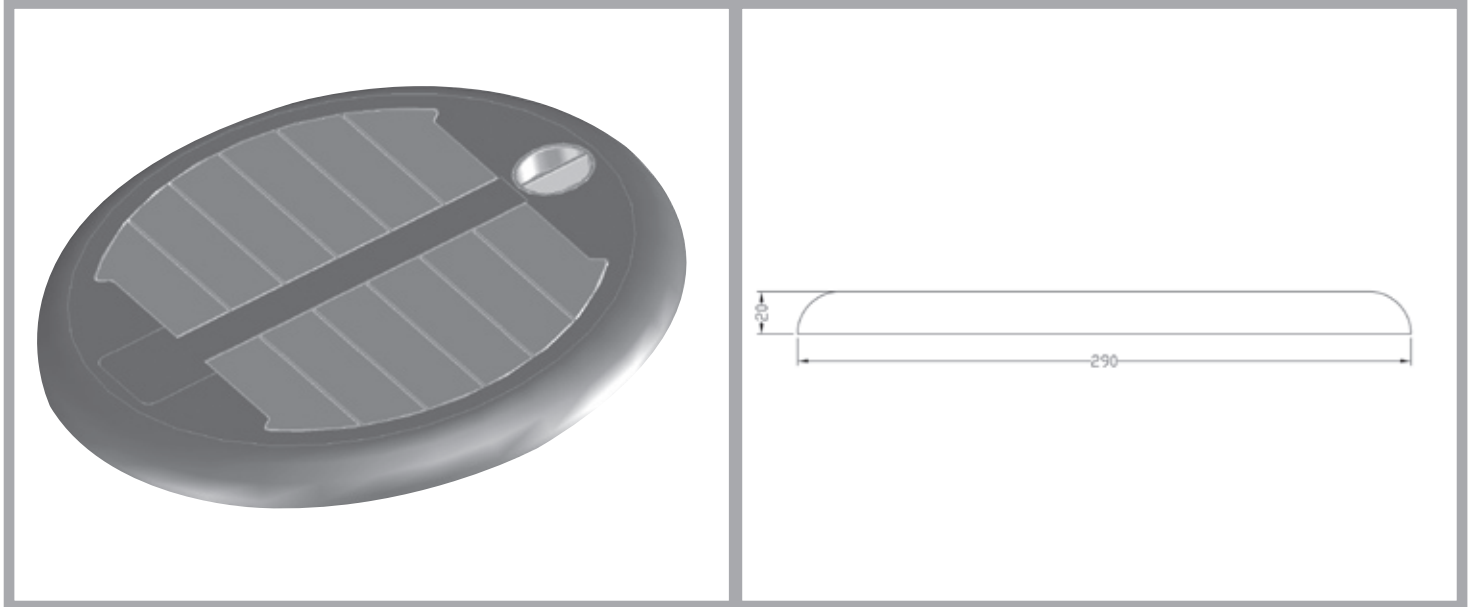

Binnenroset V12	Innenverschluß V12	Internal valve V12
290 mm	290 mm	290 mm

TECHNICAL DETAILS

Part. Nr.	Description	Remarks	Colour Valve/Cover	Colour Louver/Knob	Overall Diameter	Material	Weight kg
35-2400	Internal Valve	Manual operated	White	White	290 mm	ABS	0,5
35-2410	Internal Valve	Manual operated	Grey	Grey	290 mm	ABS	0,5
35-2420	Internal Valve	Manual operated	Grey	Dark Grey	290 mm	ABS	0,5
35-2440	Internal Valve	Manual operated	Dark Grey	Grey	290 mm	ABS	0,5
35-2500	Internal Valve	Electrically operated	White	White	290 mm	ABS	0,6
35-2510	Internal Valve	Electrically operated	Grey	Grey	290 mm	ABS	0,6
35-2520	Internal Valve	Electrically operated	Grey	Dark Grey	290 mm	ABS	0,6
35-2540	Internal Valve	Electrically operated	Dark Grey	Grey	290 mm	ABS	0,6