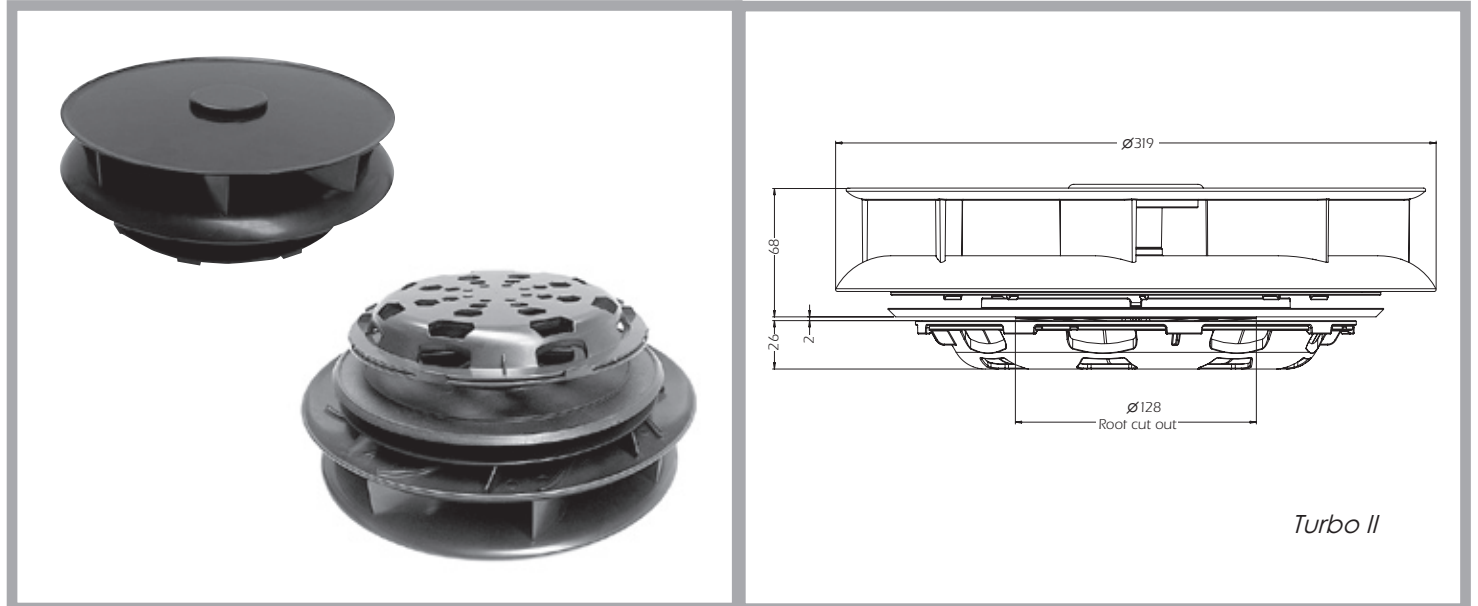

## TECHNICAL DETAILS

Part. Nr:	Description	Function	Weight	Bearing	Material	Remarks
02-7000	Rotating Exhaust Vent White	Suction	1,2 KG	2 Ball	ABS	Complete with Interior Grill & Shutter
02-7100	Rotating Exhaust Vent Black	Suction	1,2 KG	2 Ball	ABS	Complete with Interior Grill & Shutter

**Remarks: Standard mountingset suits roof thickness 1 mm - 21 mm  
(other mountingsets available on request)**